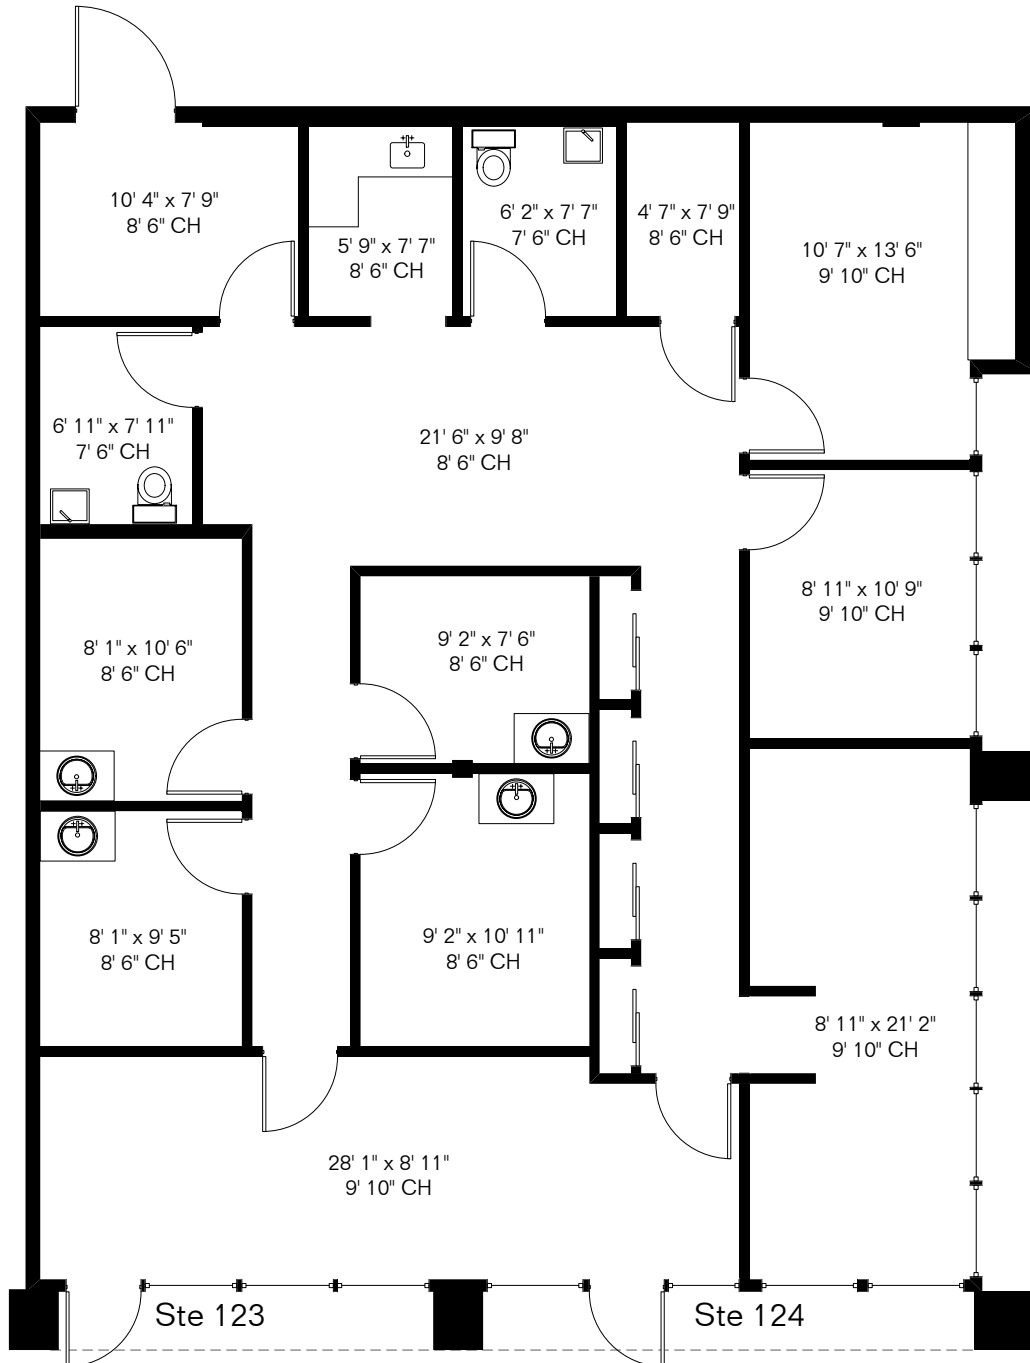

The square footages and room size information are deemed to be reliable but are not guaranteed and should be independently verified. This drawing is for marketing purposes only.

12020 S Warner Elliot Loop Ste 123-124

Gross 1,832 Sq Ft

Site Visit September 2023

Copyright 2023 Floor Plans First! LLC
All Rights Reserved.

Floor Plans First!
See the Floor Plan First!

FloorPlansFirst.com
(520) 881-1500